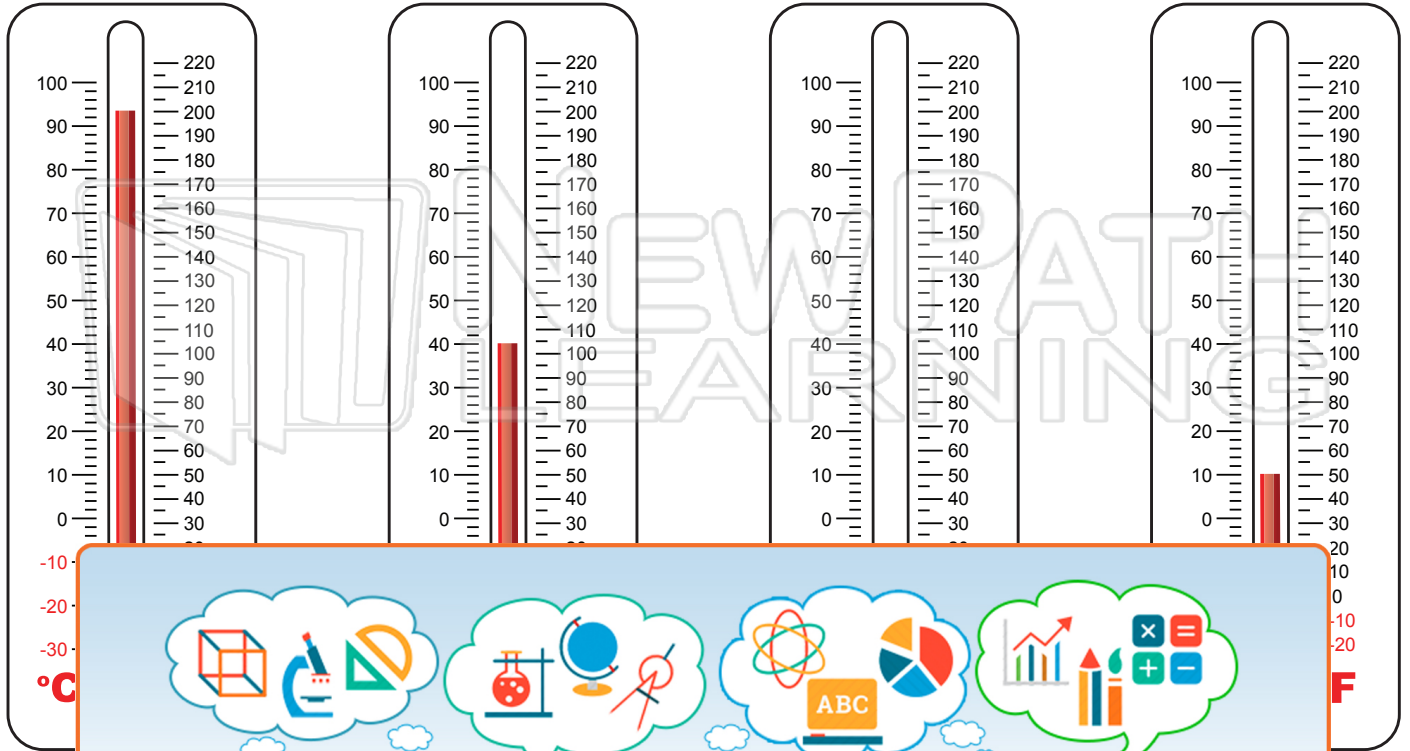

140 °F

80 °C

5 °F

90 °C

Name _____ Class _____ Date _____

Read the thermometers and write the correct temperatures.

PREVIEW

Please [Sign In](#) or [Sign Up](#) to download the printable version of this worksheet