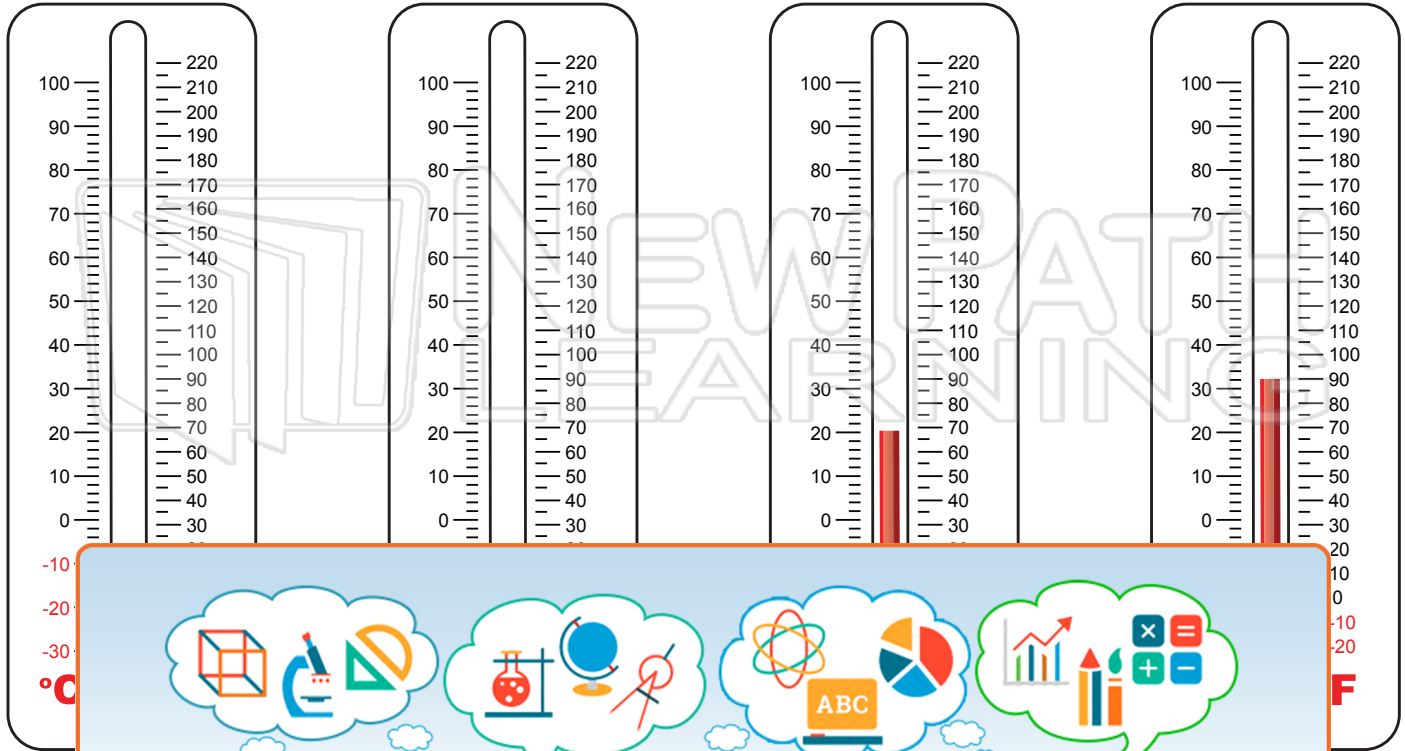

70 °F

100 °C

70 °C

115 °F

Name _____ Class _____ Date _____

Read the thermometers and write the correct temperatures.

PREVIEW

Please [Sign In](#) or [Sign Up](#) to download the printable version of this worksheet