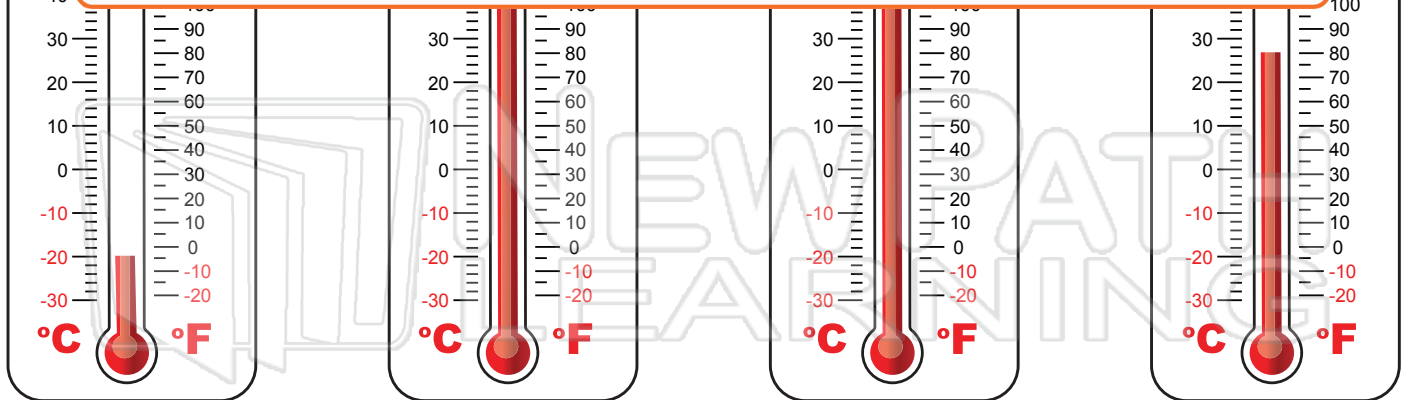

140 °F

80 °C

5 °F

90 °C

Name _____ Class _____ Date _____

Read the thermometers and write the correct temperatures.

PREVIEW

Please [Sign In](#) or [Sign Up](#) to download the printable version of this worksheet