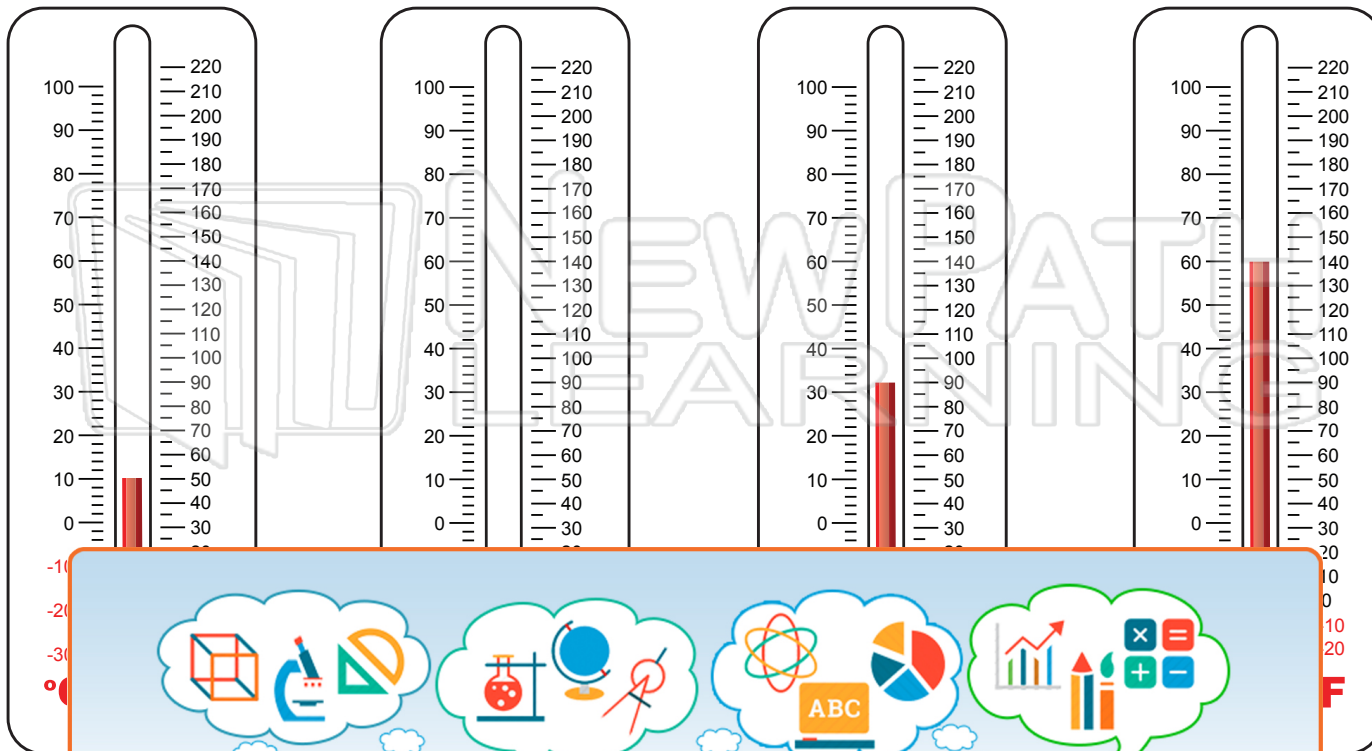

_____ °C

_____ °C

_____ °F

_____ °F

Name _____ Class _____ Date _____

Read the thermometers and write the correct temperatures.

PREVIEW

Please [Sign In](#) or [Sign Up](#) to download the printable version of this worksheet